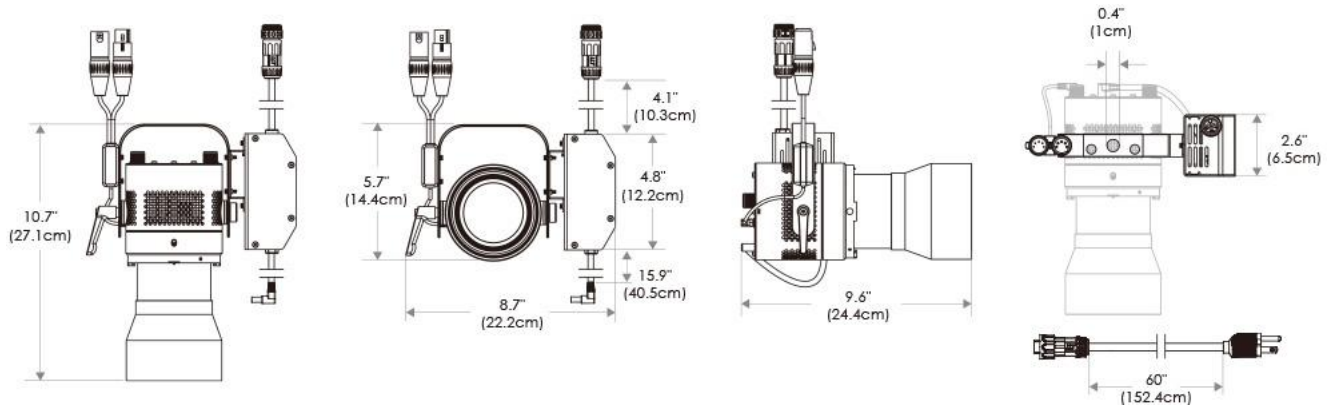

### Mount

<b>CLP</b>	Clamp Mount
------------	-------------

## PHOTOMETRIC DATA

Distance		3' (~0.9 m)	10' (~3.0 m)	15' (~4.6 m)
@3200K	fc	1267	106	53
	lux	13638	1141	571
@5600K	fc	1309	110	55
	lux	14090	1185	593
Beam Diameter		Ø 1.0' (~0.3m)	Ø 3.5' (~1.1m)	Ø 5.3' (~1.6m)